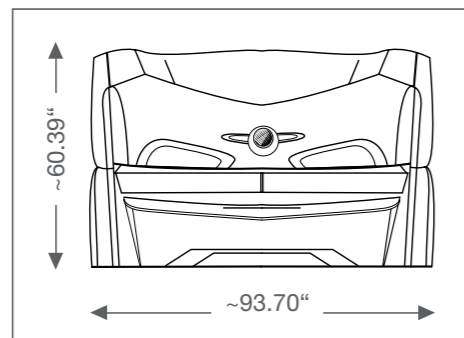

### Unit Dimension L x B x H

closed: ~67.44" x ~93.70" x ~56.30"  
 open: ~82.165" x ~93.70" x ~56.30"

### Unit Dimension L x B x H

closed: ~60.39" x ~93.70" x ~56.30"  
 open: ~76.46" x ~93.70" x ~56.30"