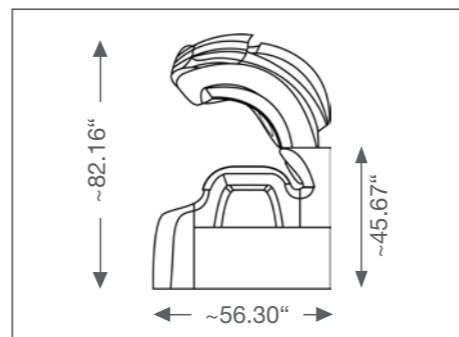

### Unit Dimension L x B x H

closed: ~67.44" x ~93.70" x ~56.30"  
 open: ~82.165" x ~93.70" x ~56.30"

### Unit Dimension L x B x H

closed: ~60.39" x ~93.70" x ~56.30"  
 open: ~76.46" x ~93.70" x ~56.30"