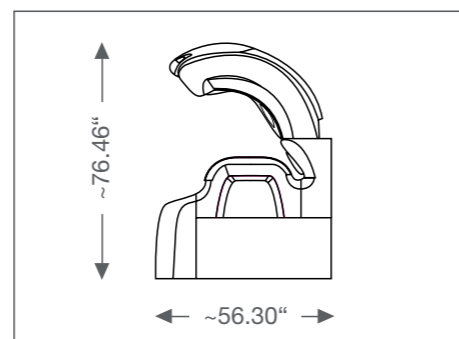

### Unit Dimension L x B x H

closed: ~60.39" x ~93.70" x ~56.30"  
 open: ~76.46" x ~93.70" x ~56.30"

## 6700 alpha

**Canopy:** 26 x 100 W (180 cm) pureSunlight lamps  
4 x 500 W pureFacials, switch on-off

**Bench:** 20 x 120 W (190 cm) pureSunlight lamps

### Unit Dimension L x B x H

closed: ~60.39" x ~93.70" x ~56.30"  
open: ~76.46" x ~93.70" x ~56.30"

KBL GmbH – The Beauty & Health Company · Ringstraße 24-26 · 56307 Dernbach/Germany  
fon +49 (0)2689.9426-0 · fax +49 (0)2689.9426-66 · e-mail sales\_northamerica@kbl.de