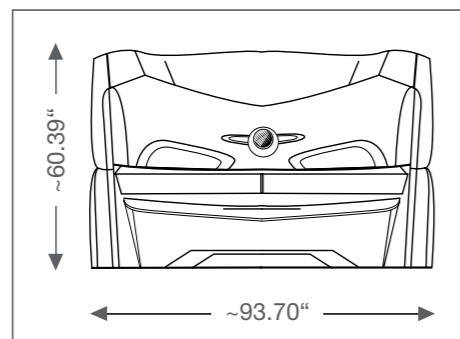

### Unit Dimension L x B x H

closed: ~67.44" x ~93.70" x ~56.30"  
 open: ~82.165" x ~93.70" x ~56.30"

### Unit Dimension L x B x H

closed: ~60.39" x ~93.70" x ~56.30"  
 open: ~76.46" x ~93.70" x ~56.30"

## 6700 alpha

**Canopy:** 26 x 100 W (180 cm) pureSunlight lamps  
4 x 500 W pureFacials, switch on-off

**Bench:** 20 x 120 W (190 cm) pureSunlight lamps

### Unit Dimension L x B x H

closed: ~60.39" x ~93.70" x ~56.30"  
open: ~76.46" x ~93.70" x ~56.30"

KBL GmbH – The Beauty & Health Company · Ringstraße 24-26 · 56307 Dernbach/Germany  
fon +49 (0)2689.9426-0 · fax +49 (0)2689.9426-66 · e-mail sales\_northamerica@kbl.de