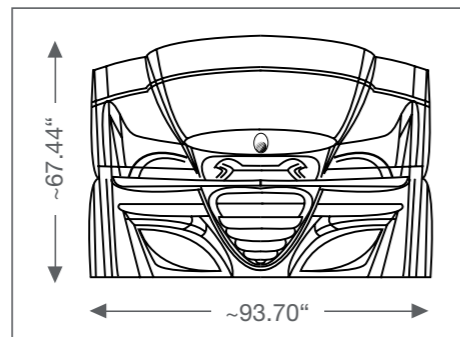

### Unit Dimension L x B x H

closed: ~67.44" x ~93.70" x ~56.30"  
 open: ~82.165" x ~93.70" x ~56.30"