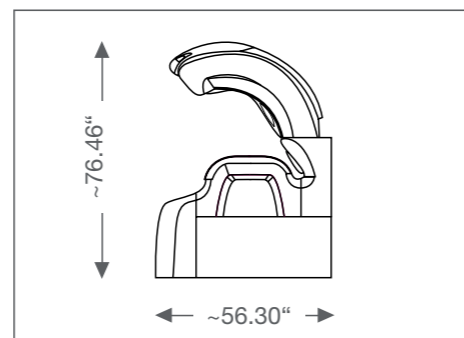

### Unit Dimension L x B x H

closed: ~67.44" x ~93.70" x ~56.30"  
 open: ~82.165" x ~93.70" x ~56.30"

### Unit Dimension L x B x H

closed: ~60.39" x ~93.70" x ~56.30"  
 open: ~76.46" x ~93.70" x ~56.30"